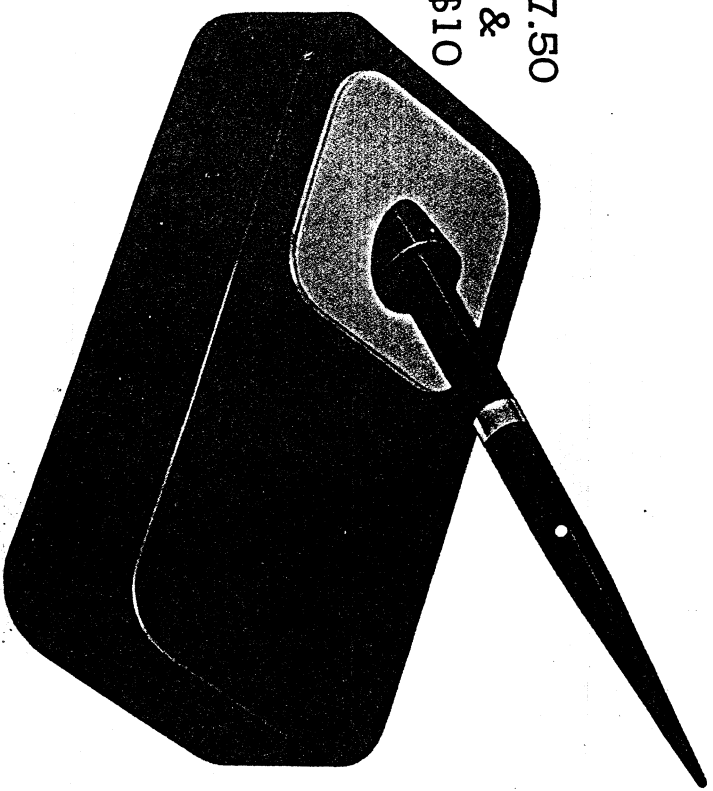

SPLENDID GIFTS OF QUALITY AND USEFULNESS

No expense has been spared to make the "Fountain-of-Use" the finest. The interior mechanism (see diagram) is costly, but it provides a feature

hitherto impossible in a reservoir base set: The fluid level in the socket touches the pen tip only. If the fluid level becomes too high—through temperature change—it is easily reset by simply lifting the socket plate and tipping the base, whereupon excess fluid drains back into the reservoir. The construction of pen-point and "feed" permits a complete filling of the pen almost instantly. Filled, the pen writes several hundred words. The result is non-stop writing in actual use. The reservoir holds a full two-ounces of fluid at one filling, enough to last even heavy writers a matter of months. Socket construction of special design insures a clean pen, clean fingers. The pen is of "Lifetime" quality—guaranteed for the owner's life—or of No. 5 quality at $2.50 less per pen per set if desired. Feathertouch two-way points assure the smoothest of writing. Finally, the beautiful appearance of the sets lends an air of distinction to any desk, any office.

These are beautiful gifts—we recommend them particularly where a very lightweight pen, lighter than a fountain pen, is desired—and where the owner may go off for days at a time without using; when he returns he will find his set ready to go—INSTANTLY!

$7.50

&

$10

D018 BALFY. Black Plastic. 5/4 x 3/4 inches. Gold trim. With Black LIFETIME Pen $10.00. With No. 5 Feathertouch Pen, $7.50.

$12.50